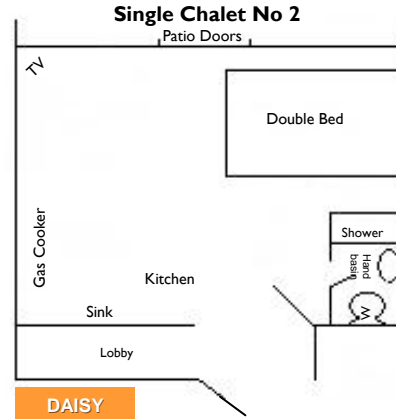

Chalets 1—5