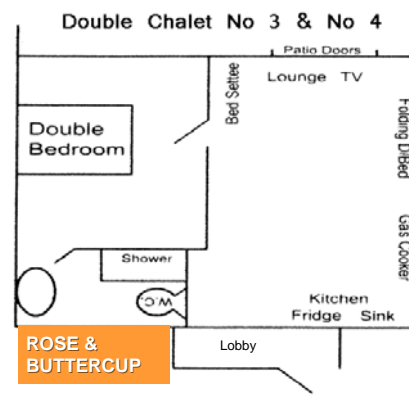

Chalets 1—5