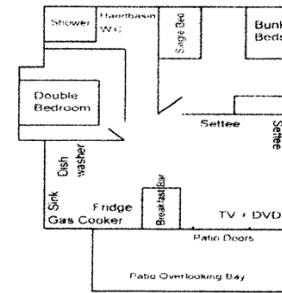

Apartments 6, 7, 8 & 9