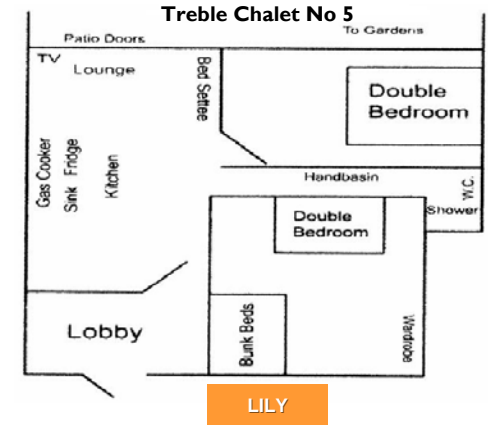

Chalets 1—5