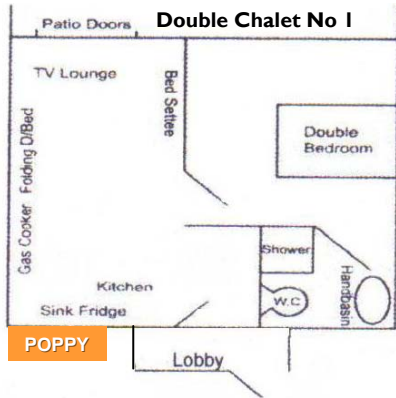

Chalets 1—5